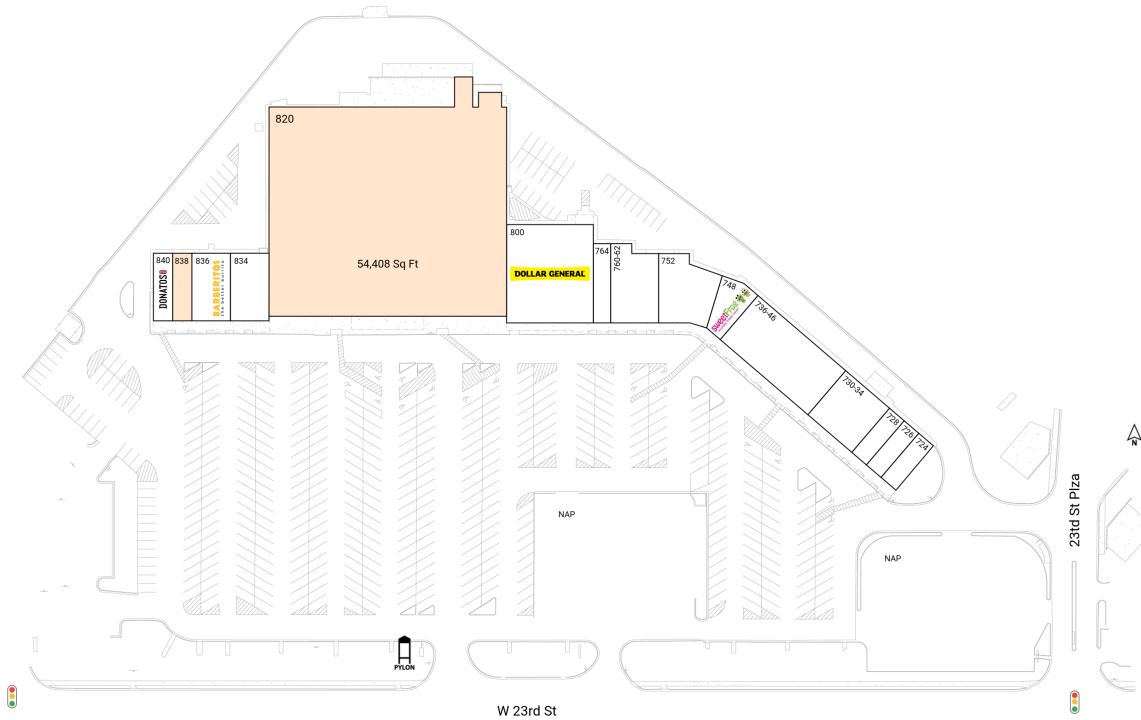

Stanford Station

724-840 W 23rd Street | Panama City, FL 32405

Bay County Panama City-Panama City Beach, FL 96,844 Sq Ft

30.1907, -85.6730

Available Spaces

820 54,408 Sq Ft 838 1,400 Sq Ft

Current Tenants Space size listed in square feet

This site plan is for illustrative and information purposes only, showing the general layout of the shopping center; and is not a legal survey. Brixmor makes no representation or warranty that the shopping center is exactly as depicted as site conditions and tenant mix are subject to change over time.